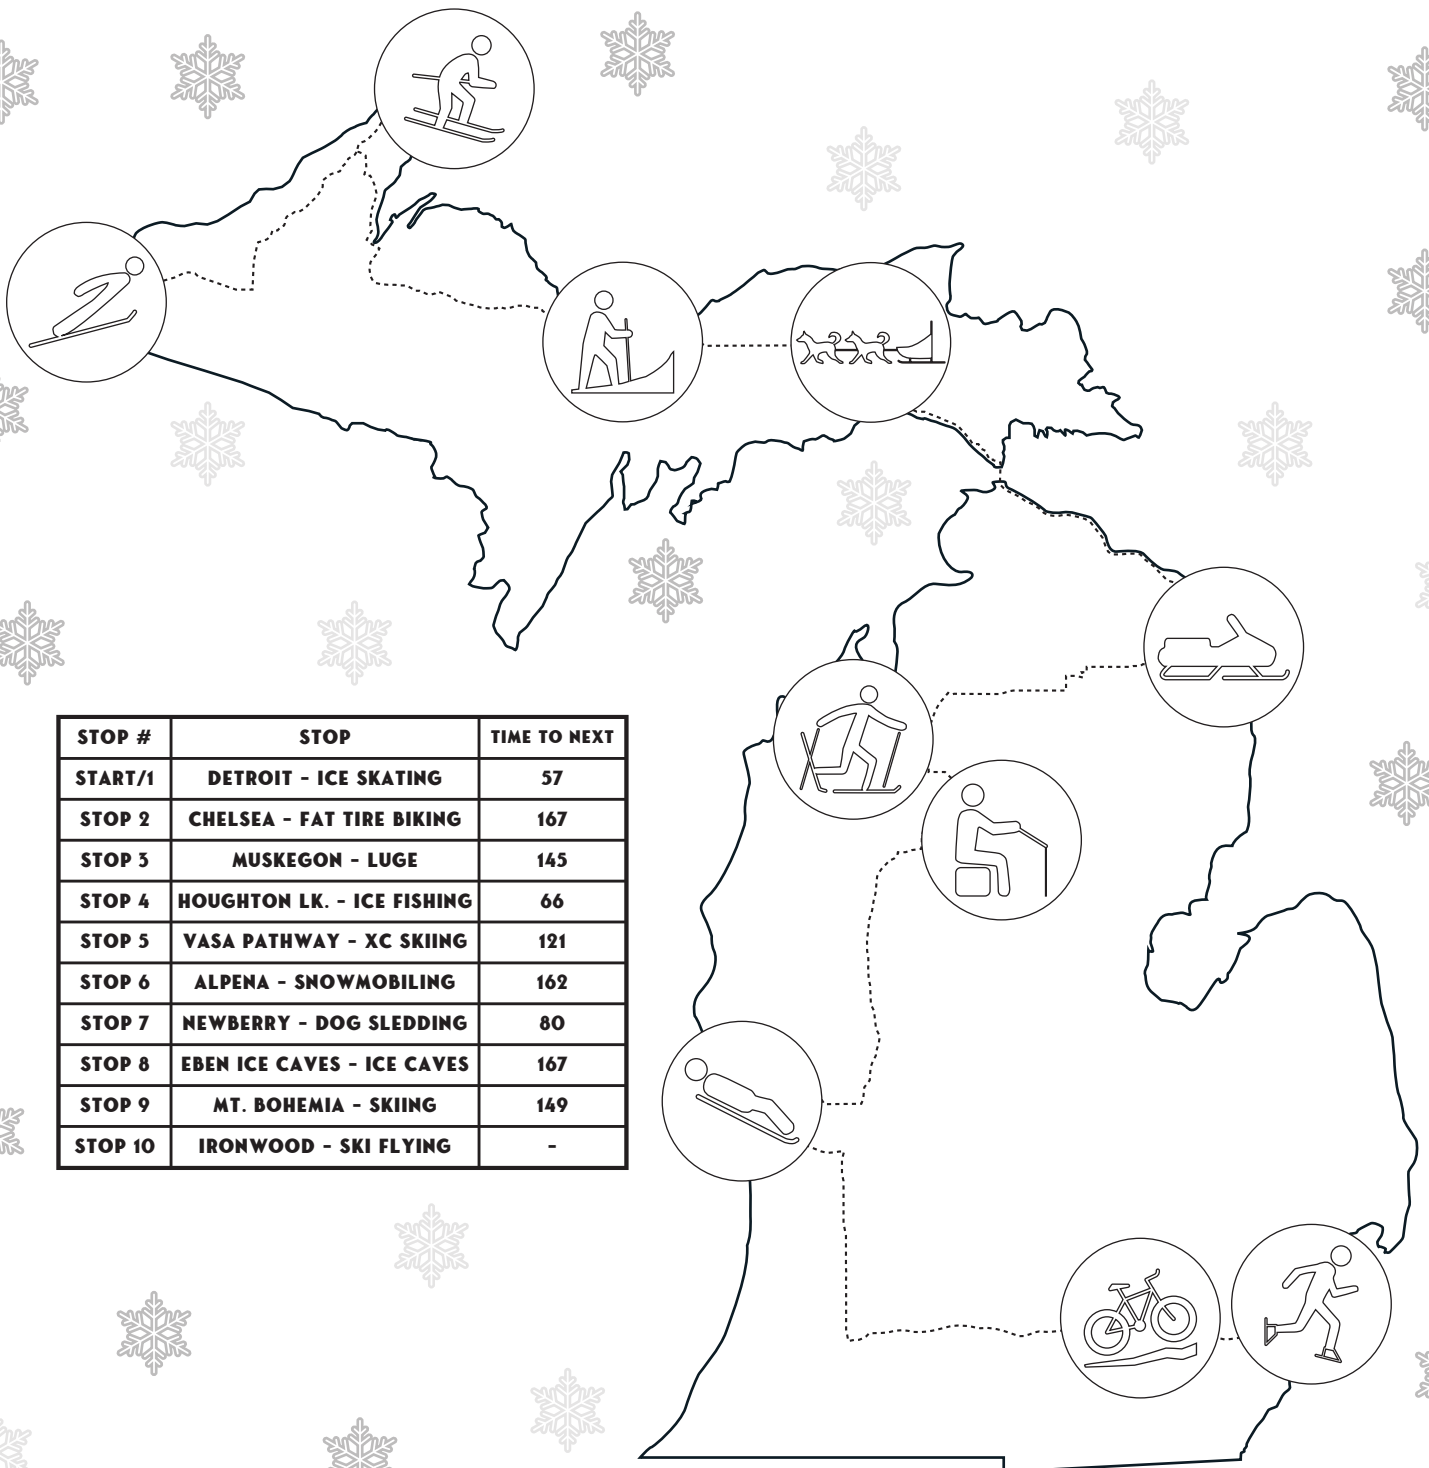

WINTER WONDERLAND ADVENTURE

COLOR IN THE WINTER ADVENTURES AS YOU GO

STOP #	STOP	TIME TO NEXT
START/1	DETROIT - ICE SKATING	57
STOP 2	CHELSEA - FAT TIRE BIKING	167
STOP 3	MUSKEGON - LUGE	145
STOP 4	HOUGHTON LK. - ICE FISHING	66
STOP 5	VASA PATHWAY - XC SKIING	121
STOP 6	ALPENA - SNOWMOBILING	162
STOP 7	NEWBERRY - DOG SLEDDING	80
STOP 8	EBEN ICE CAVES - ICE CAVES	167
STOP 9	MT. BOHEMIA - SKIING	149
STOP 10	IRONWOOD - SKI FLYING	-